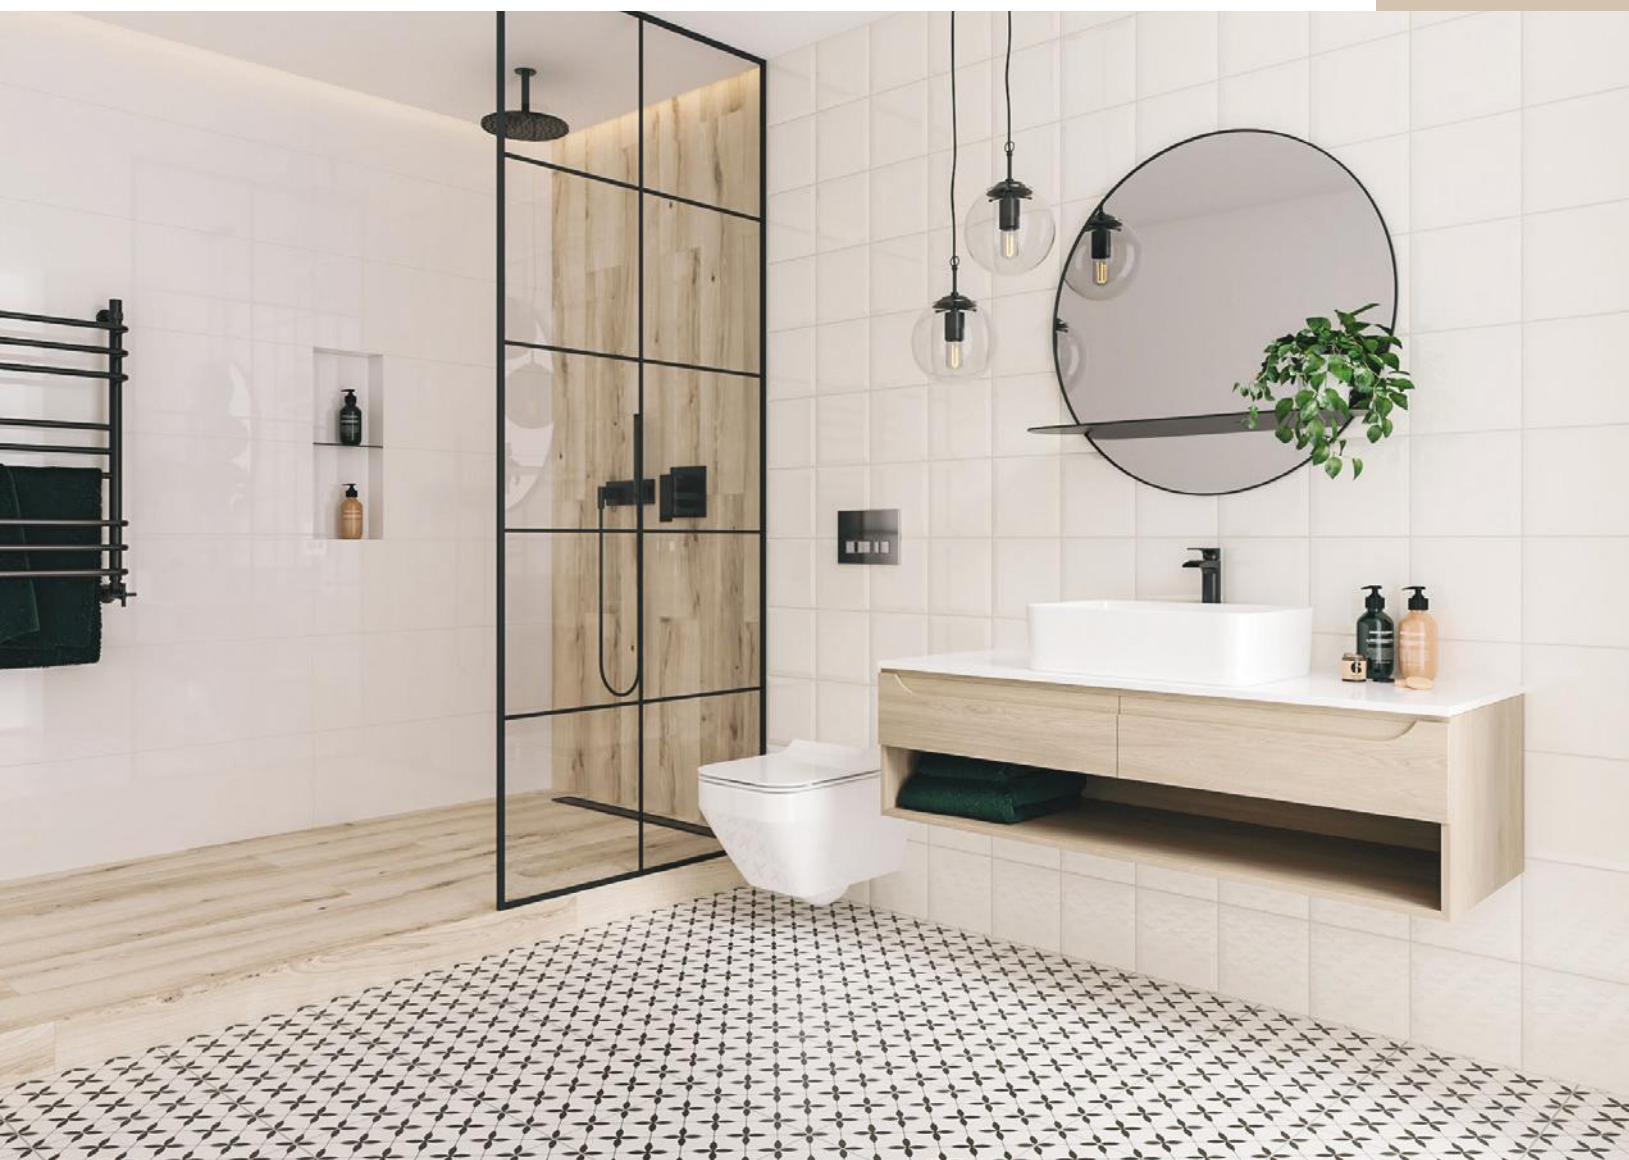

PATCHWORK Clover

MOTIF

PATCHWORK CLOVER BLACK PATTERN 29,8 × 29,8 & MONOBLOCK BAR GLOSSY 20 × 20 & PS901 WHITE GLOSSY 29 × 89 & GRAND WOOD NATURAL CREAM 19,8 × 119,8 0,8