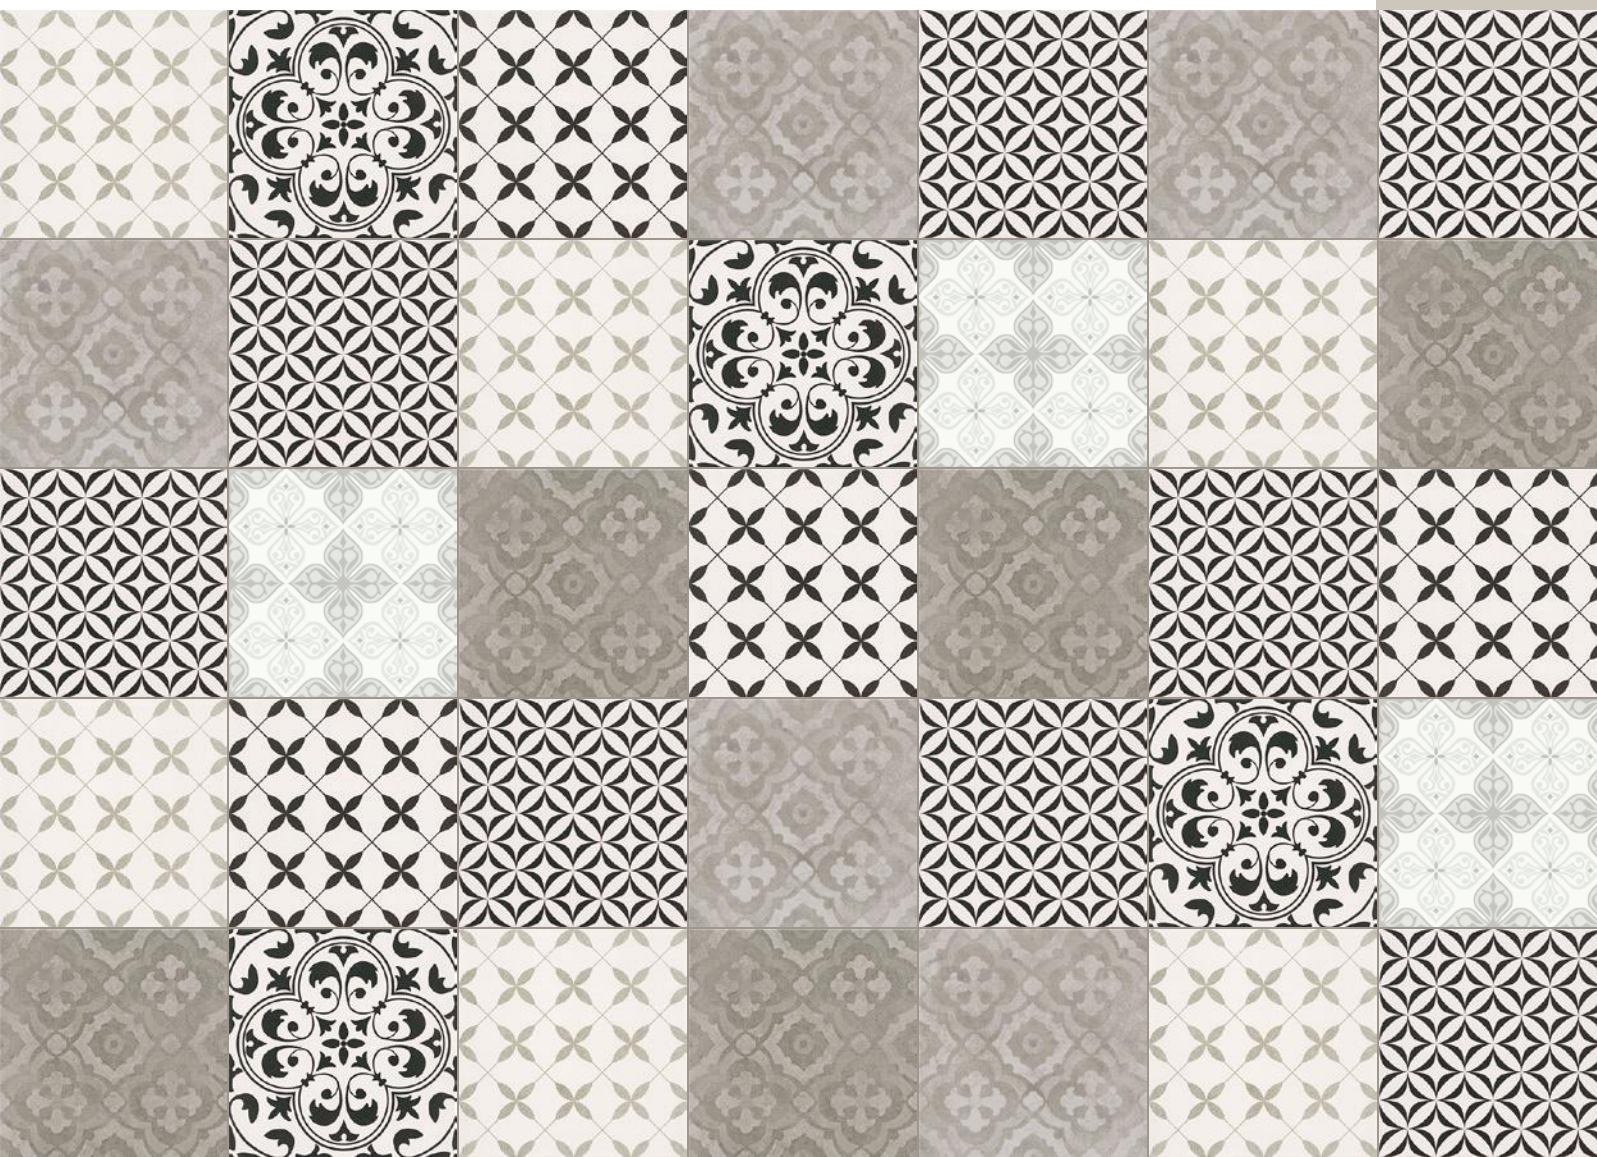

PATCHWORK CONCEPT 29,8 × 29,8

NEW PATTERN IN THE CONCEPT

# PATCHWORK CONCEPT 29,8 × 29,8

The patchwork pattern originates from Victorian England. It is a special sewing method, in which small, geometric pieces of fabric are sewn together, forming a unique composition. Patchwork tiles have been created with inspiration with this technique, becoming – similarly to fabric – a carrier of original and clever designs.

**PATCHWORK CONCEPT** by Opoczno consists of tile collections using geometric, floral or vintage-inspired patterns. They are available in versatile colours – white, black and grey. With these tiles, you can create custom compositions in the interiors of houses and apartments, both on the walls and floors. Patchworks enable a wide range of arrangement possibilities – the imagination of the creator is the only limit.