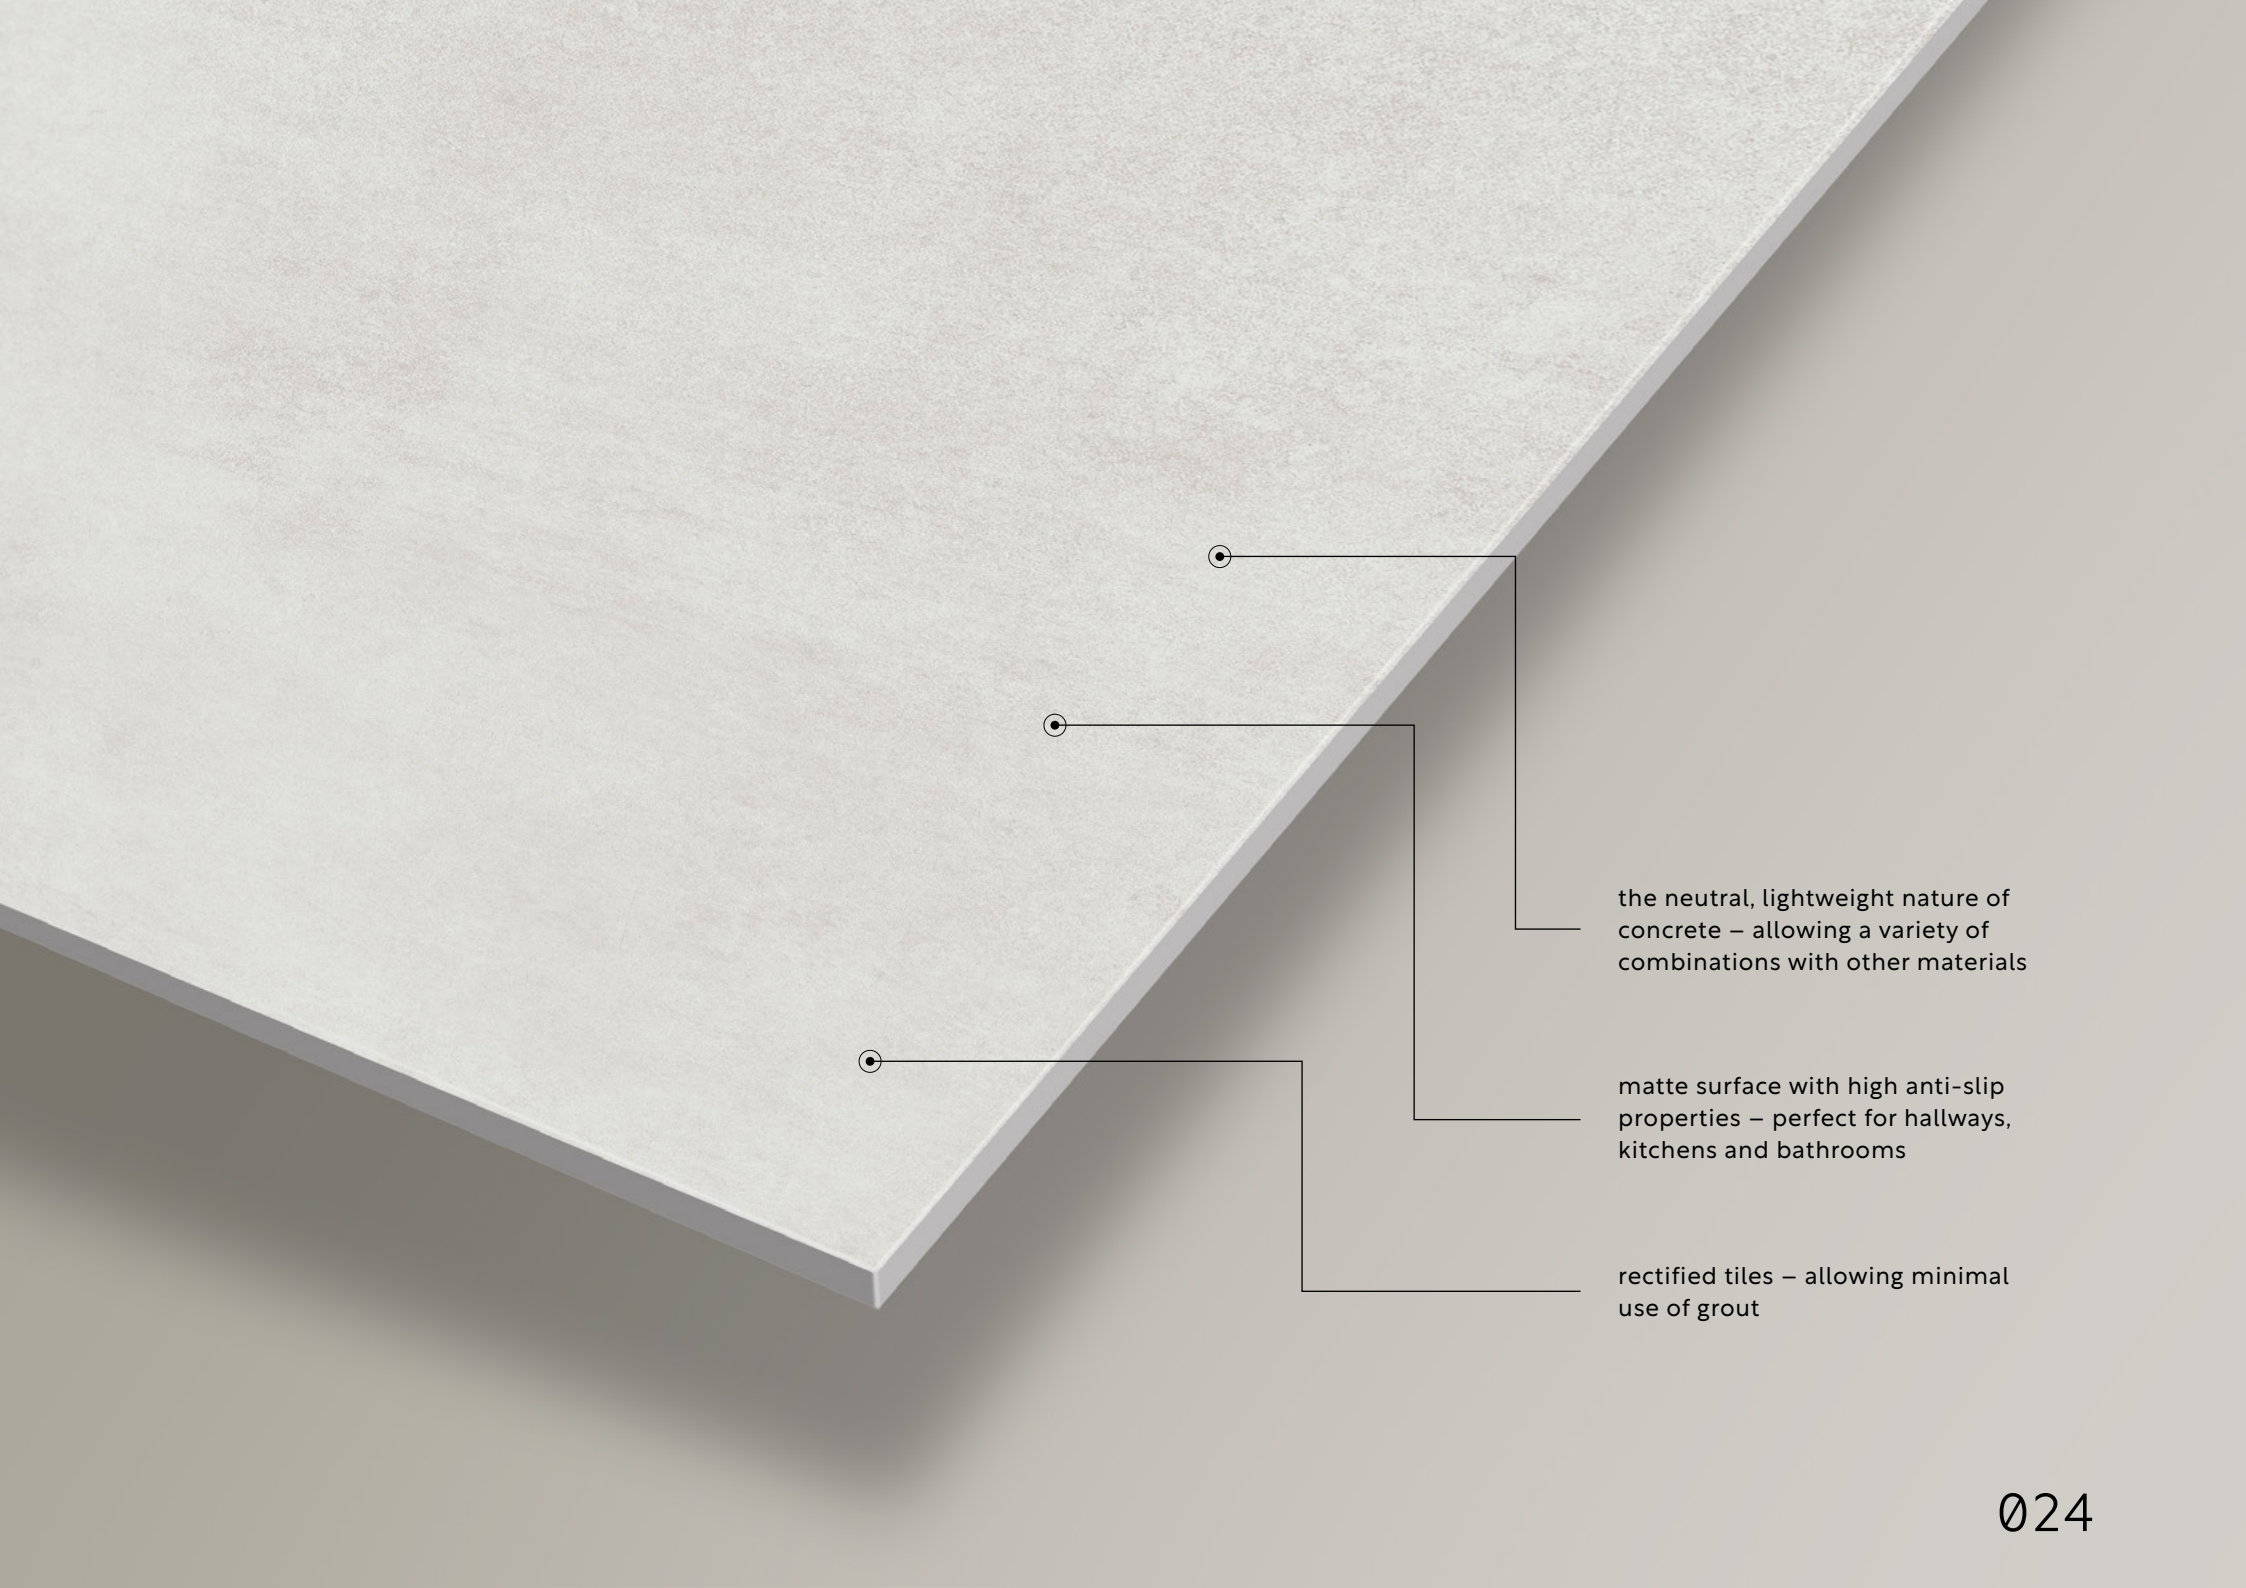

the neutral, lightweight nature of concrete – allowing a variety of combinations with other materials

matte surface with high anti-slip properties – perfect for hallways, kitchens and bathrooms

rectified tiles – allowing minimal use of grout