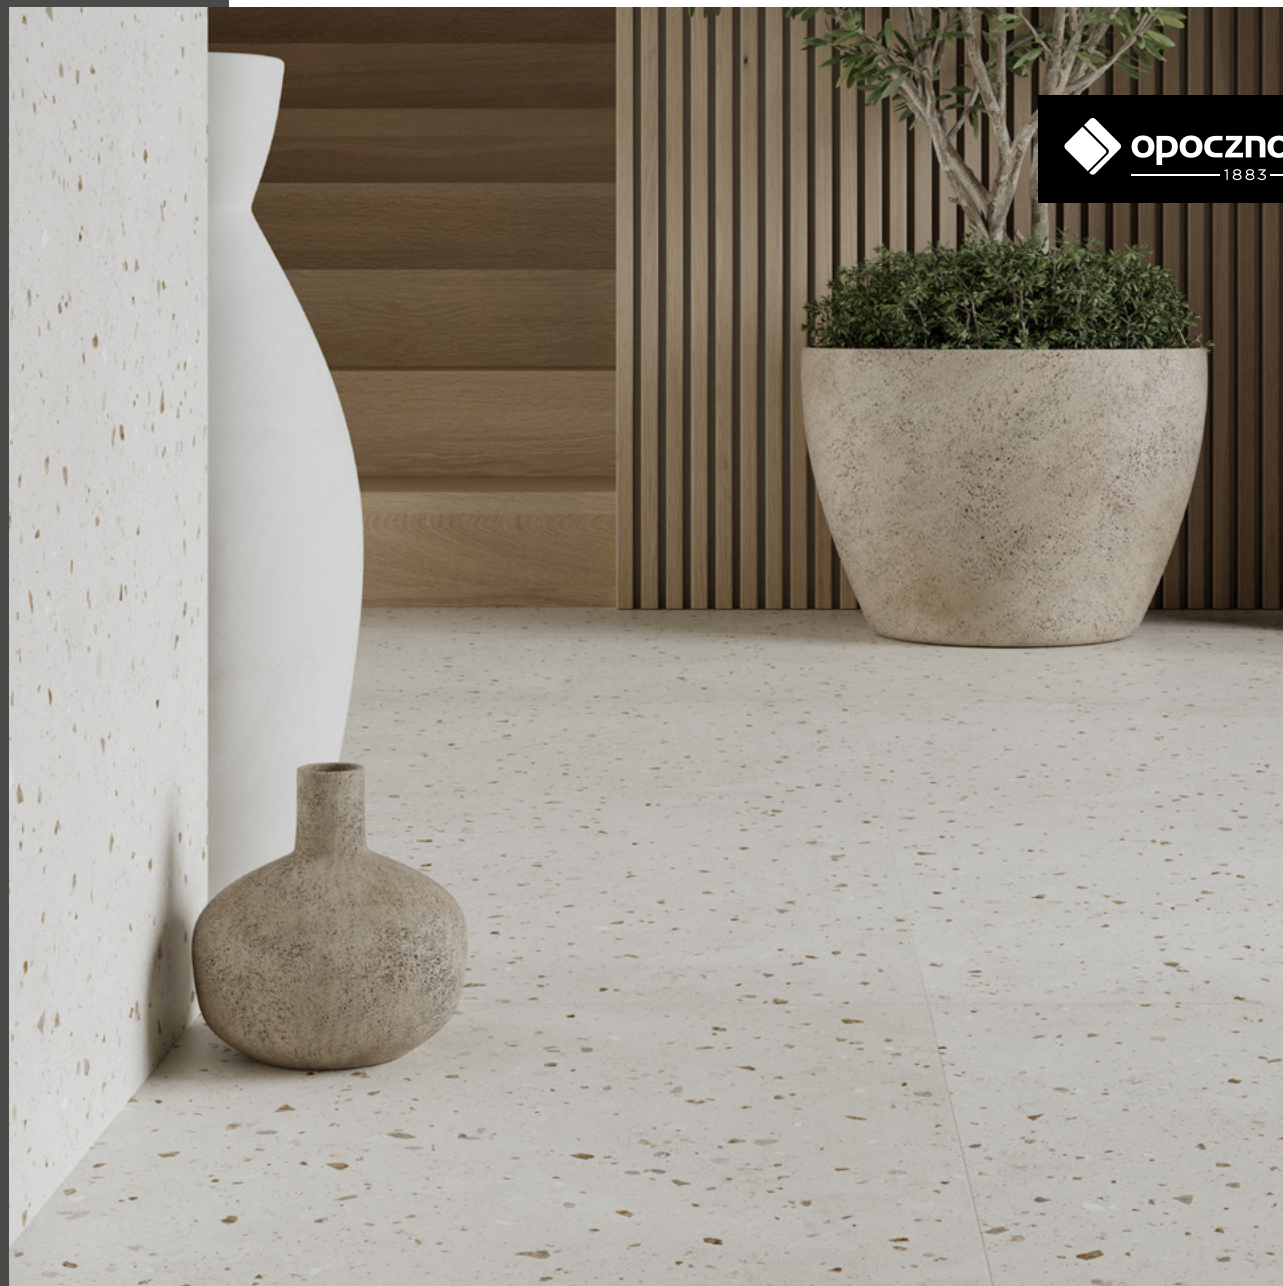

R9 non-slip class

🔥 suitable for floor heating

STONE

POSITO

POSITO gres tiles create a unique effect of scattered pebbles of different sizes and shades – from white, to gray, graphite and brown. The whole is kept in shades of gray, white and brown. 59.8×59.8 cm POSITO tiles look great in any room. They will create an original space, and when laid on the wall or when used with tiles from a similar wall collection – a uniform total look. Gres tiles will encourage you to create creative arrangements. They blend beautifully with Mediterranean-style spaces, as well as art deco and retro interior designs. On the other hand, gold and copper accessories will make it shine in luxurious glamour interiors and fit in with modern eclecticism.