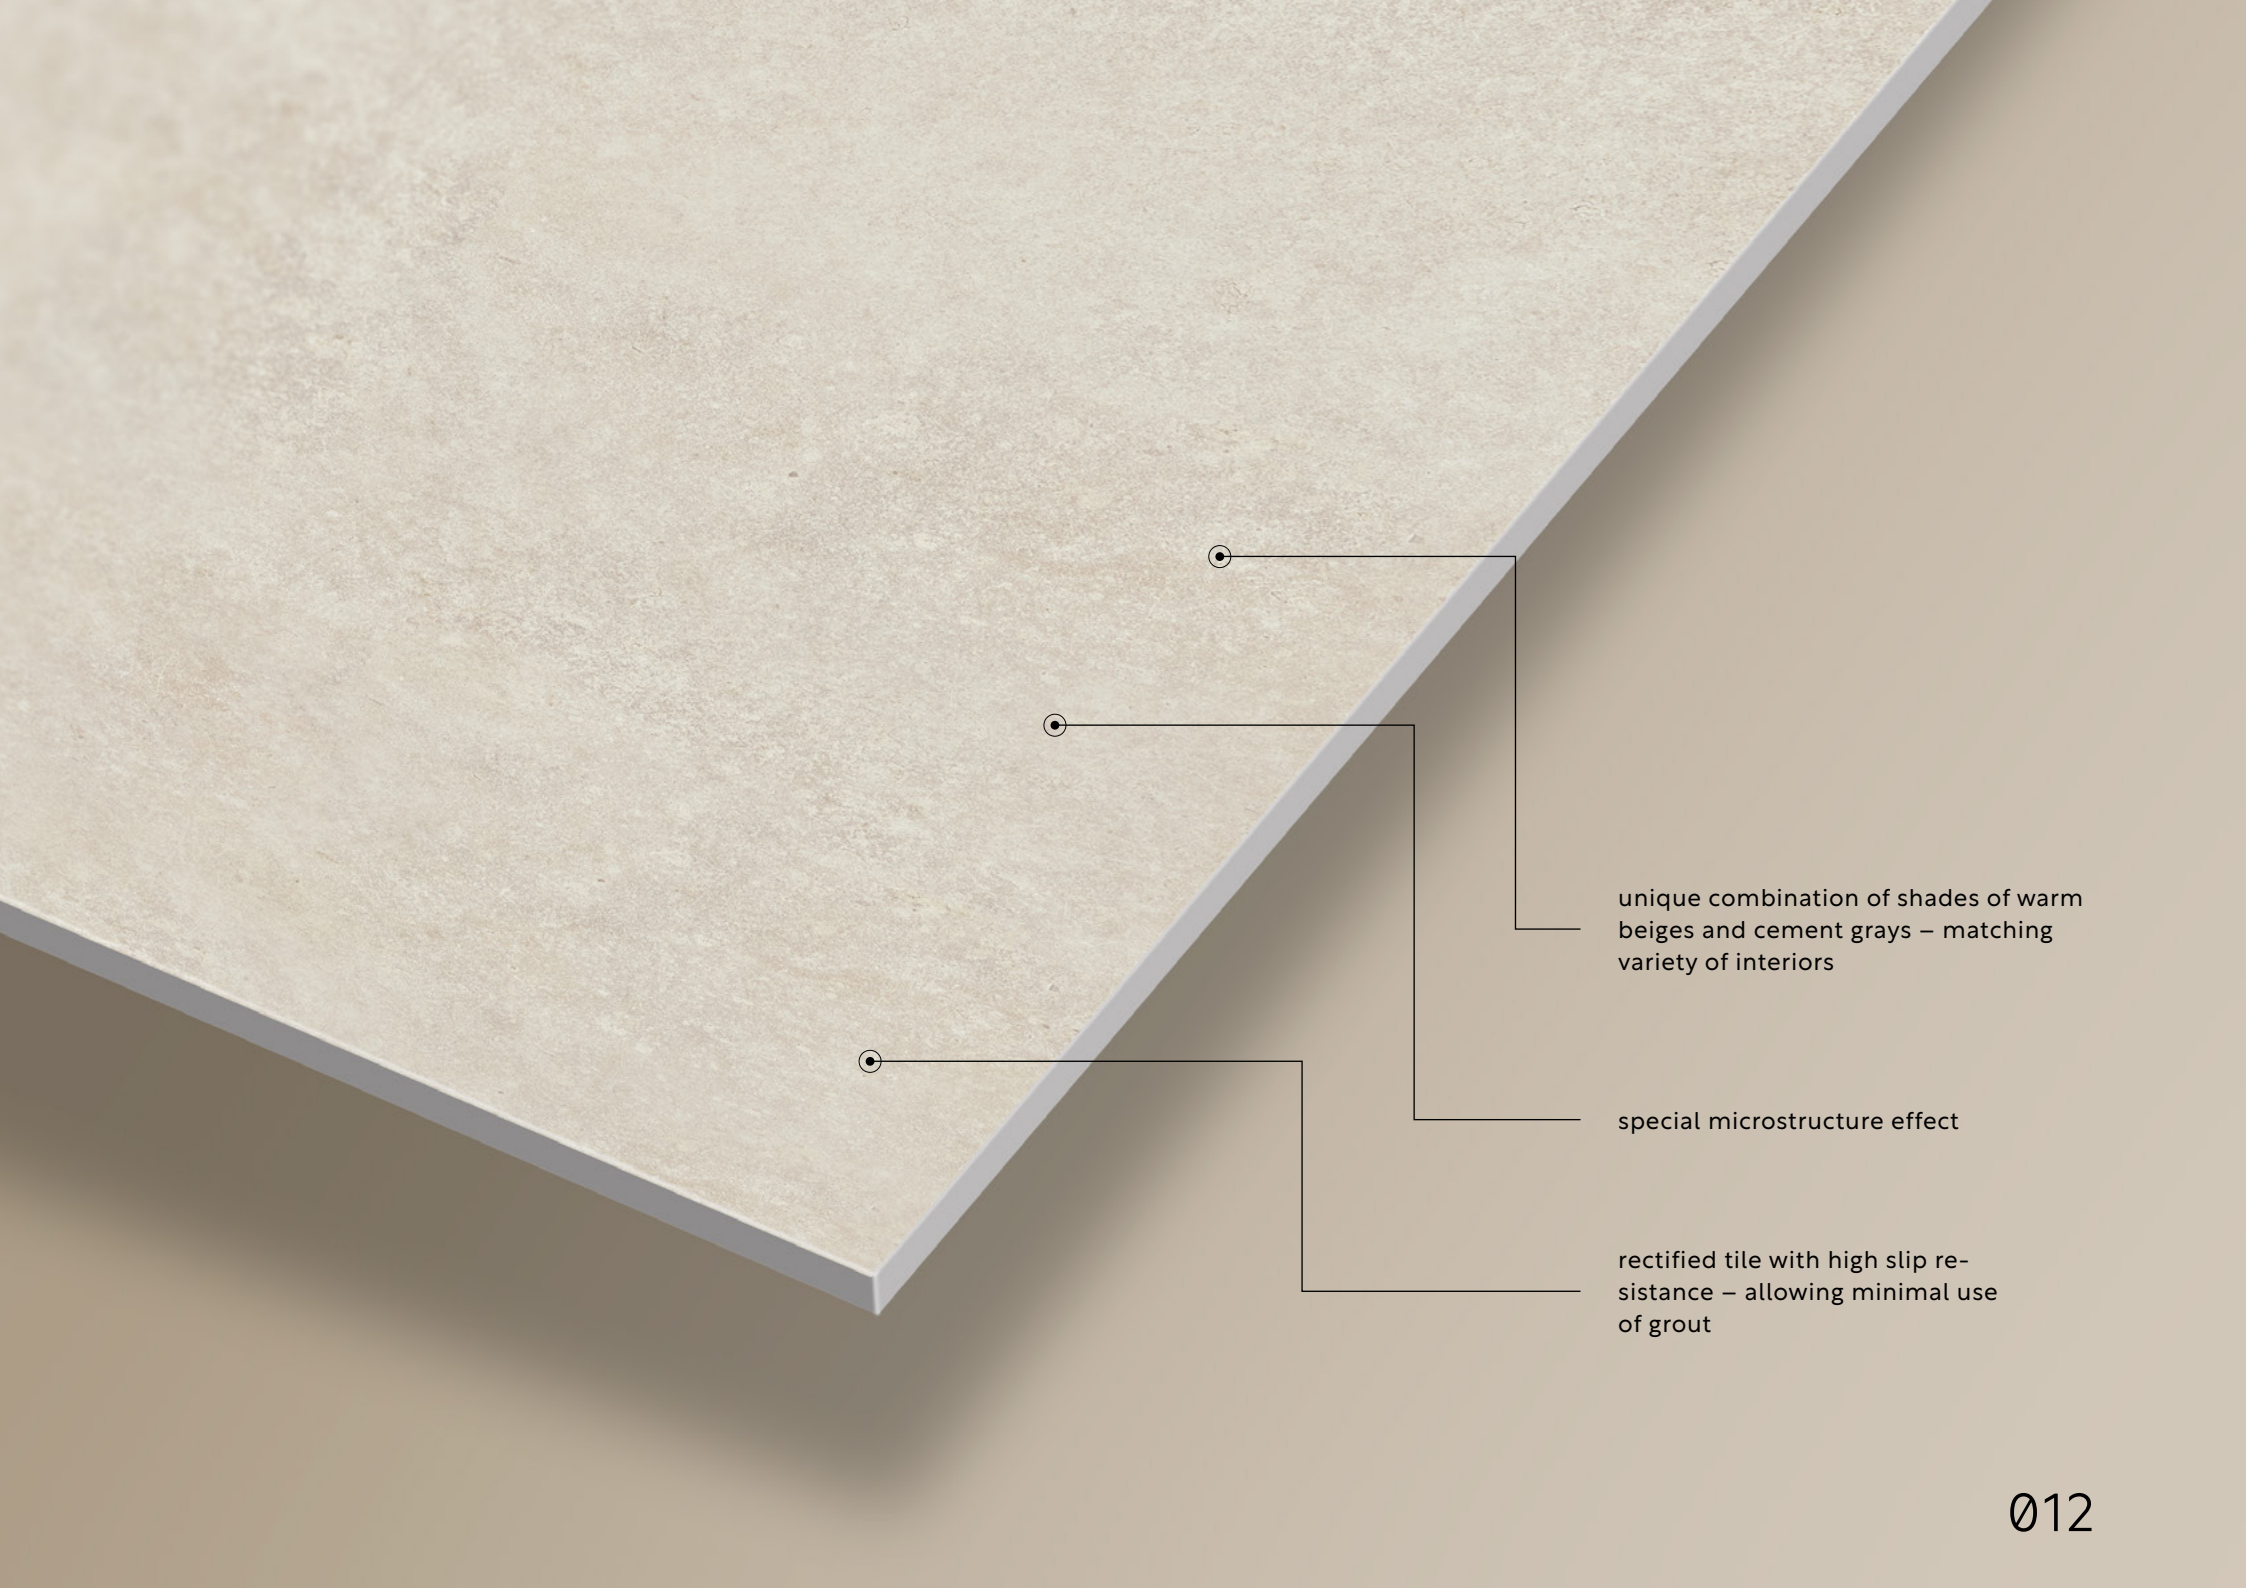

unique combination of shades of warm beiges and cement grays – matching variety of interiors

special microstructure effect

rectified tile with high slip resistance – allowing minimal use of grout