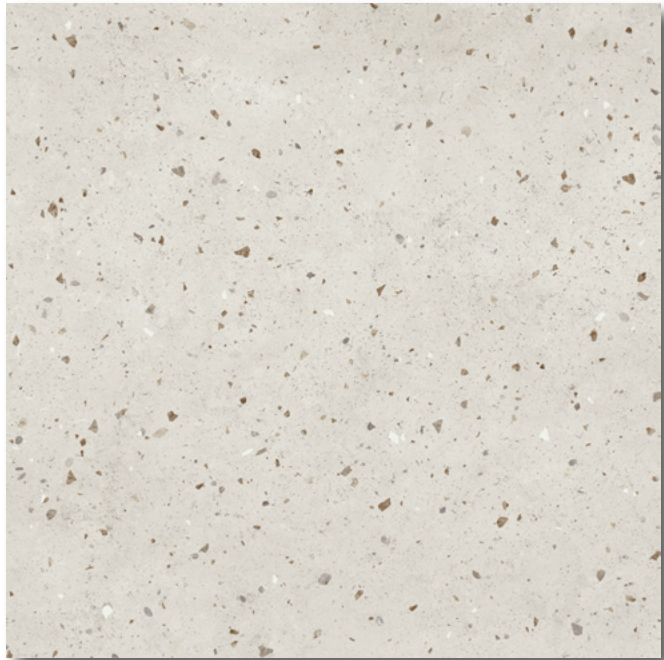

POSITO

grys matt rect
59,8 × 59,8
NT1236-001-1