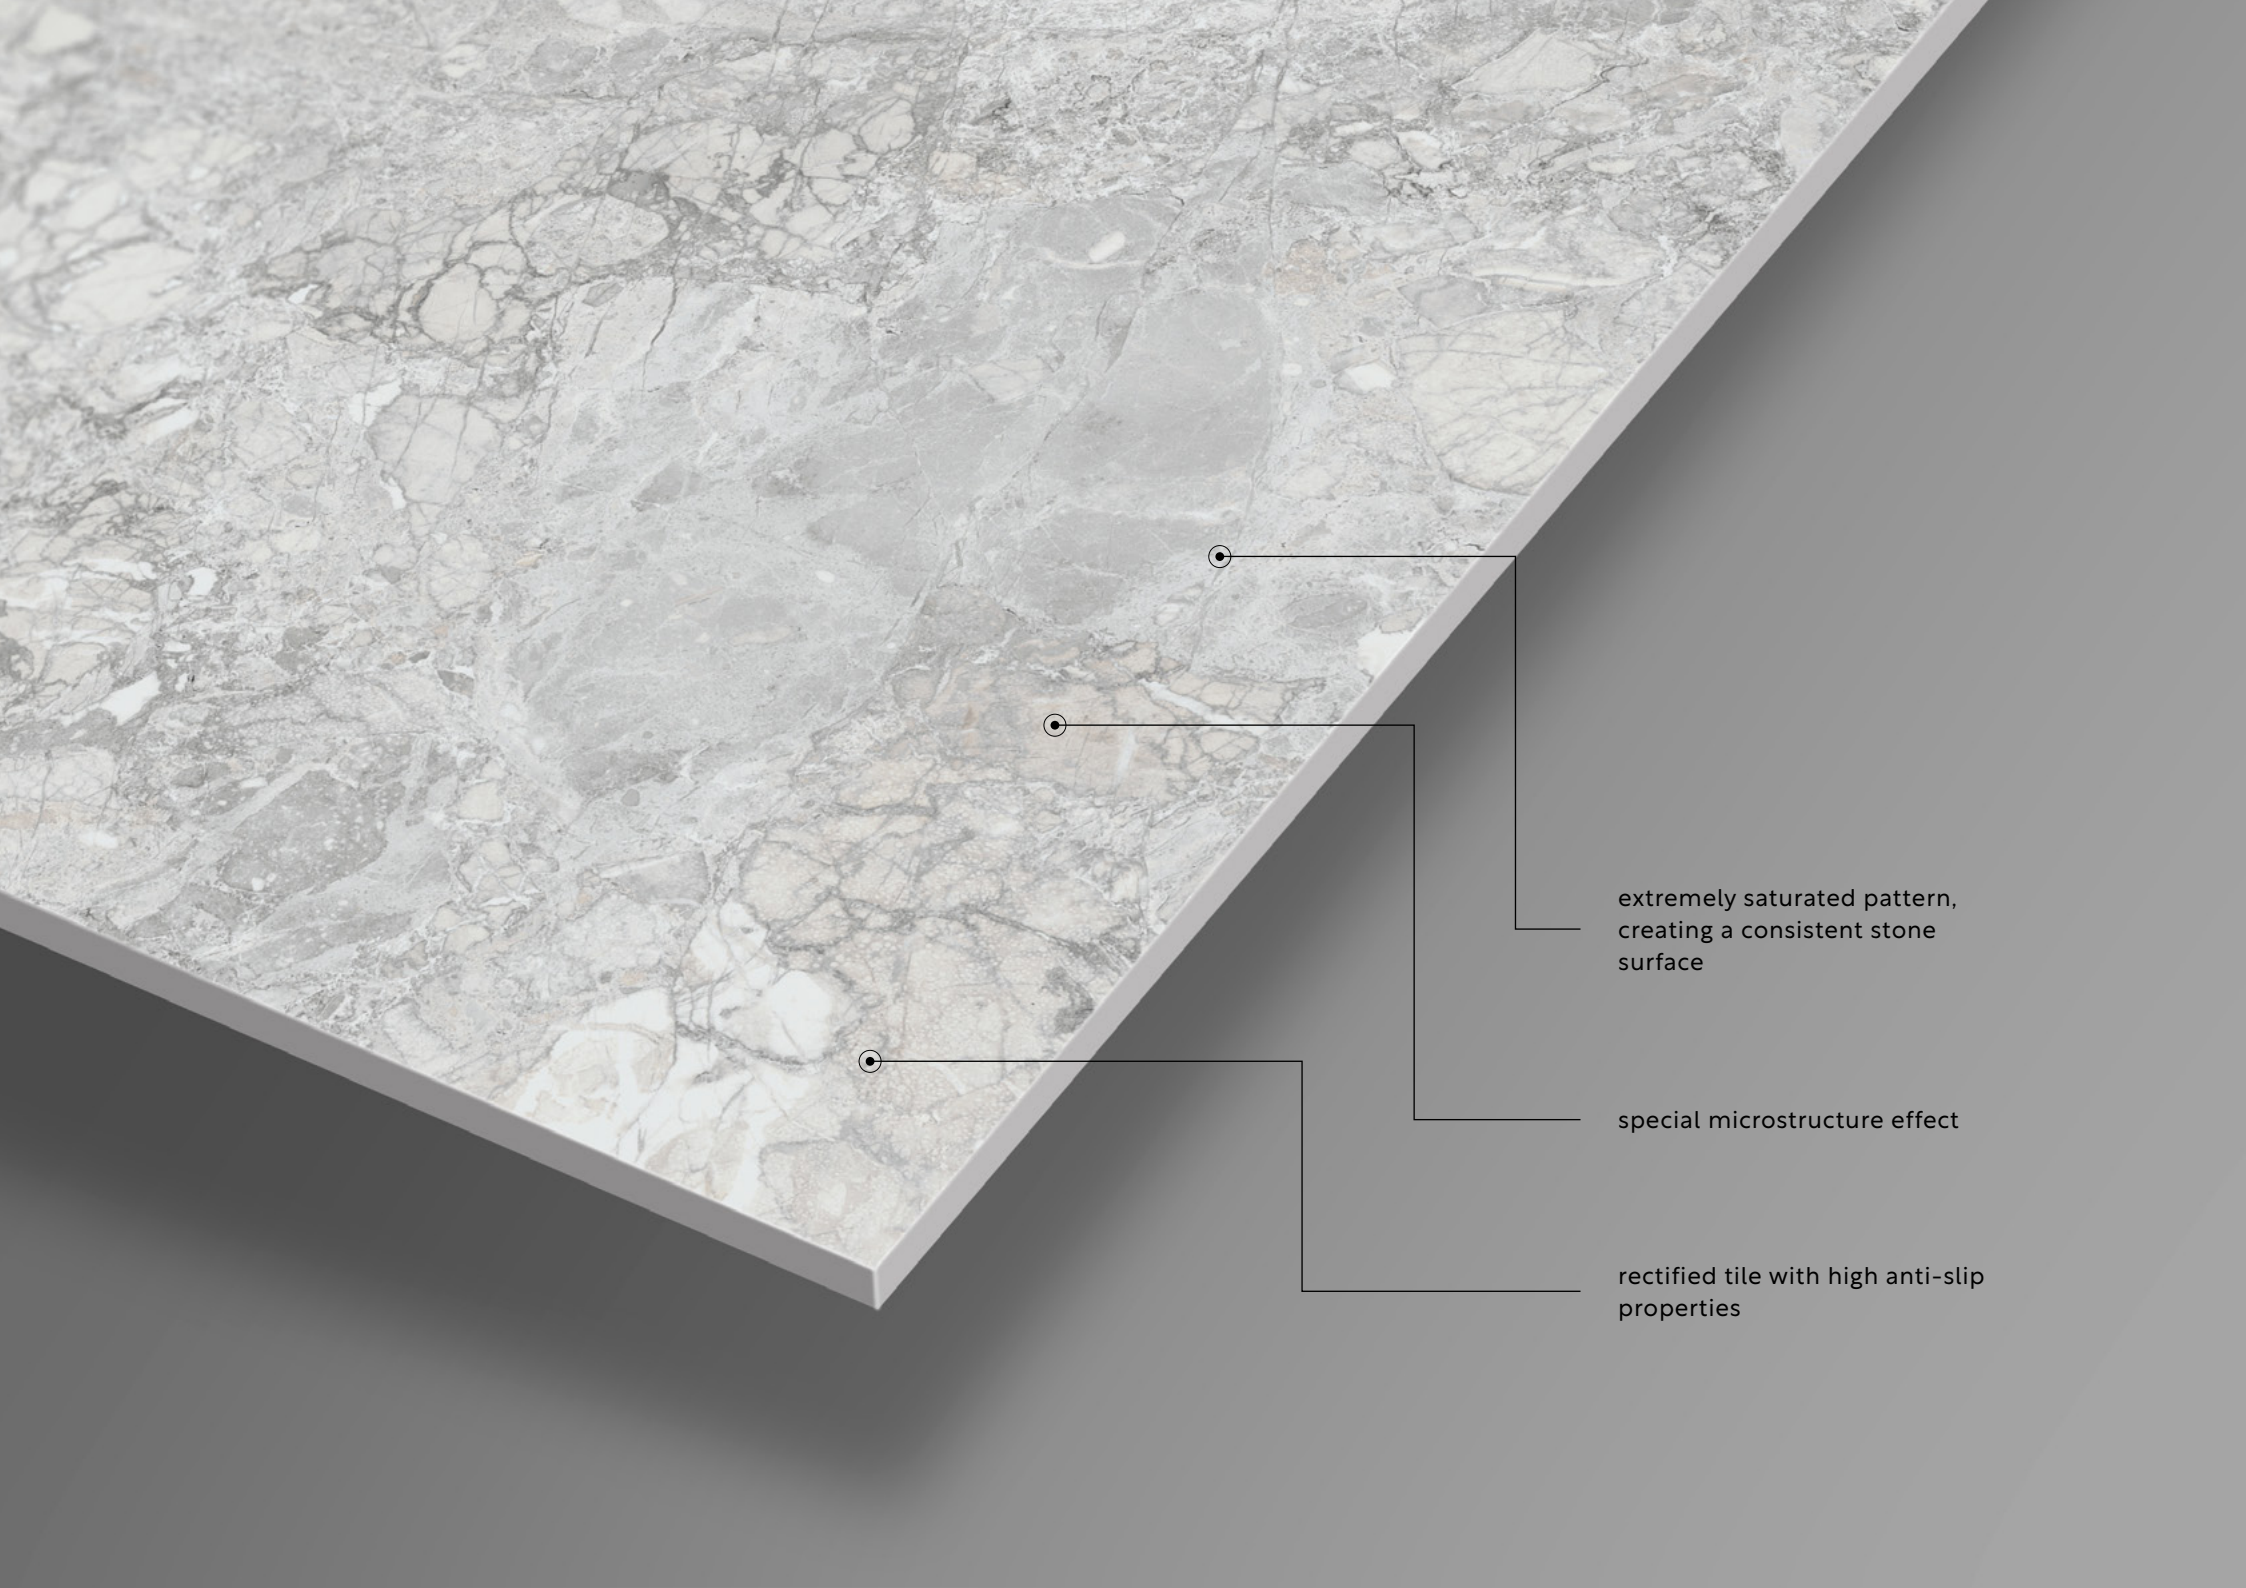

extremely saturated pattern,
creating a consistent stone
surface

special microstructure effect

rectified tile with high anti-slip
properties