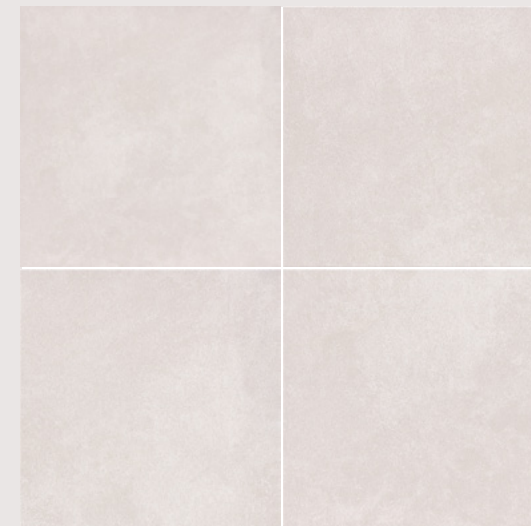

APPLICATIONS:

WALL TILES AND FLOOR TILES
EXTERIORS AND INTERIORS

stain resistance

matt tiles

frost resistance

tonal tiles

abrasion resistance

suitable for floor heating

non-slip class

rectified tiles