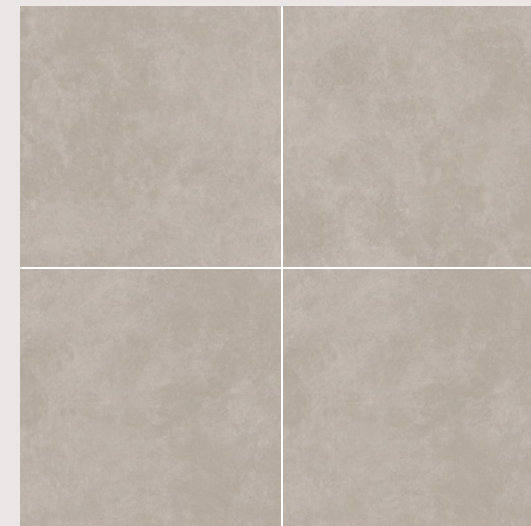

APPLICATIONS:

WALL TILES AND FLOOR TILES
EXTERIORS AND INTERIORS

stain resistance

matt tiles

frost resistance

tonal tiles

abrasion resistance

suitable for floor heating

non-slip class

rectified tiles

* non-rectified tile