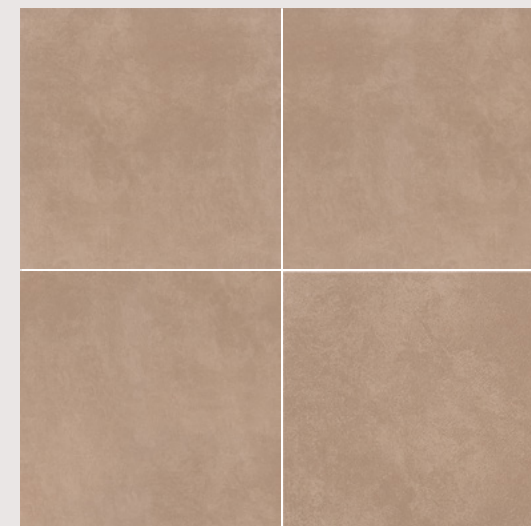

ARES brown steptread rect
29,8×59,8
OD708-123

* **ARES** brown
steptread
29,8×29,8
OD708-124

ARES brown skirting rect
7,2×59,8
OD708-125

ARES brown skirting rect
7,2×29,8
OD708-122

* non-rectified tile

The variety of tile designs and patterns within a single collection produces a natural finish