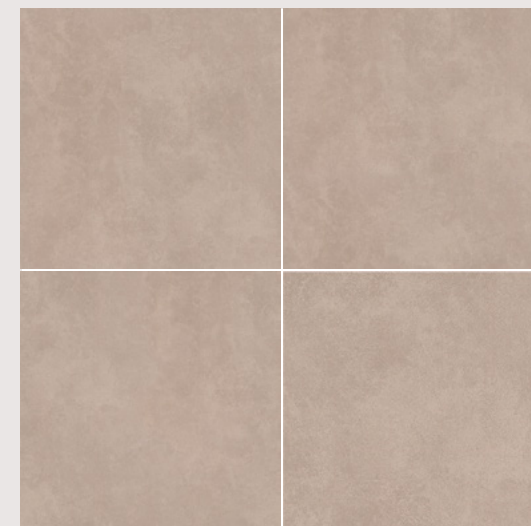

APPLICATIONS:

WALL TILES AND FLOOR TILES
EXTERIORS AND INTERIORS

stain resistance

matt tiles

frost resistance

tonal tiles

abrasion resistance

suitable for floor heating

non-slip class

rectified tiles