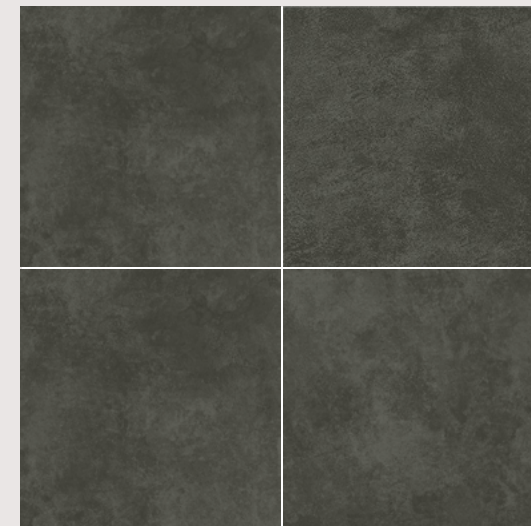

APPLICATIONS:

WALL TILES AND FLOOR TILES
EXTERIORS AND INTERIORS

stain resistance

matt tiles

frost resistance

tonal tiles

abrasion resistance

suitable for floor heating

non-slip class

rectified tiles

tiles with coloured body