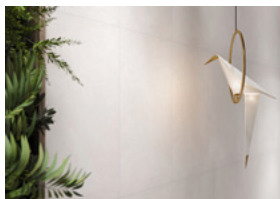

MARKETING SUPPORT

INTERIOR RENDERING