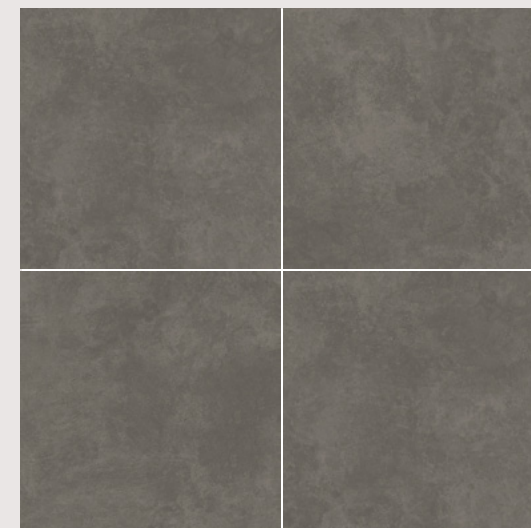

APPLICATIONS:

WALL TILES AND FLOOR TILES
EXTERIORS AND INTERIORS

stain resistance

matt tiles

frost resistance

tonal tiles

abrasion resistance

suitable for floor heating

non-slip class

rectified tiles

tiles with coloured body