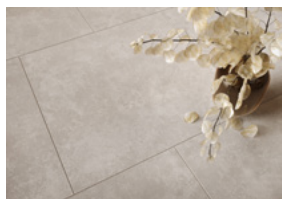

MARKETING SUPPORT

INTERIOR RENDERING