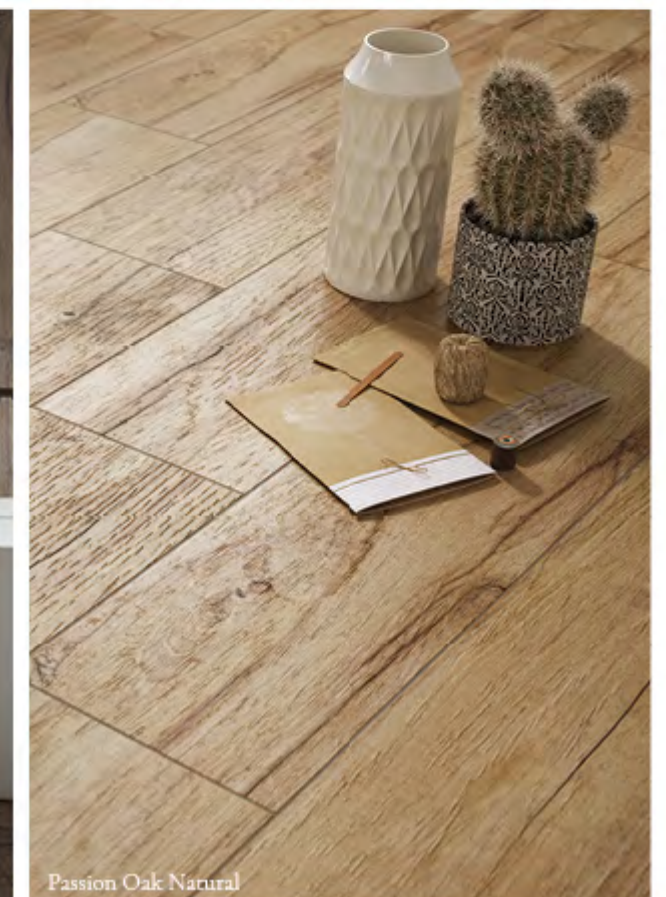

Passion Oak Natural