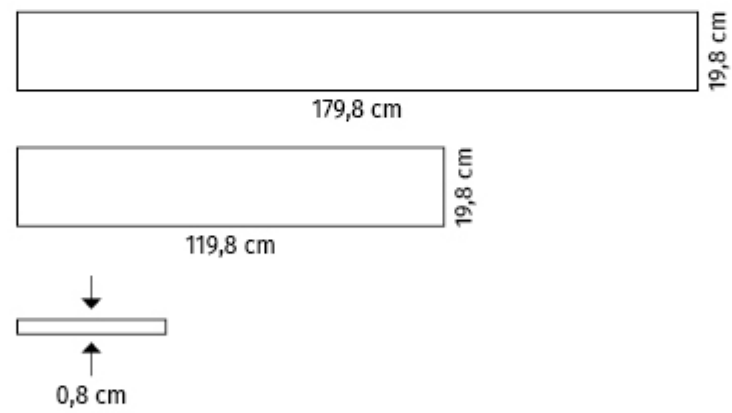

GRAND WOOD PRIME GREY