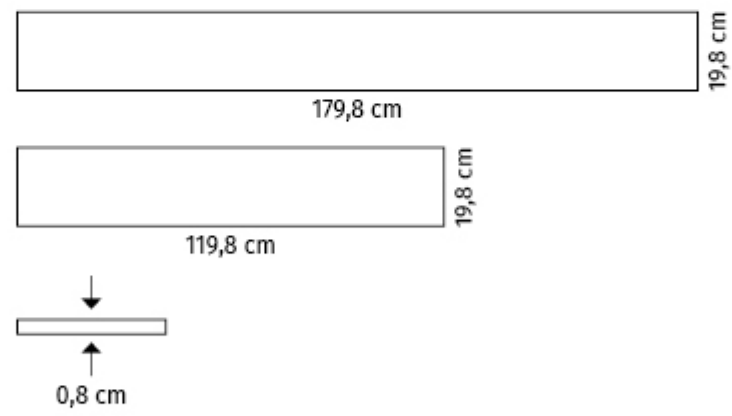

GRAND WOOD NATURAL SAND